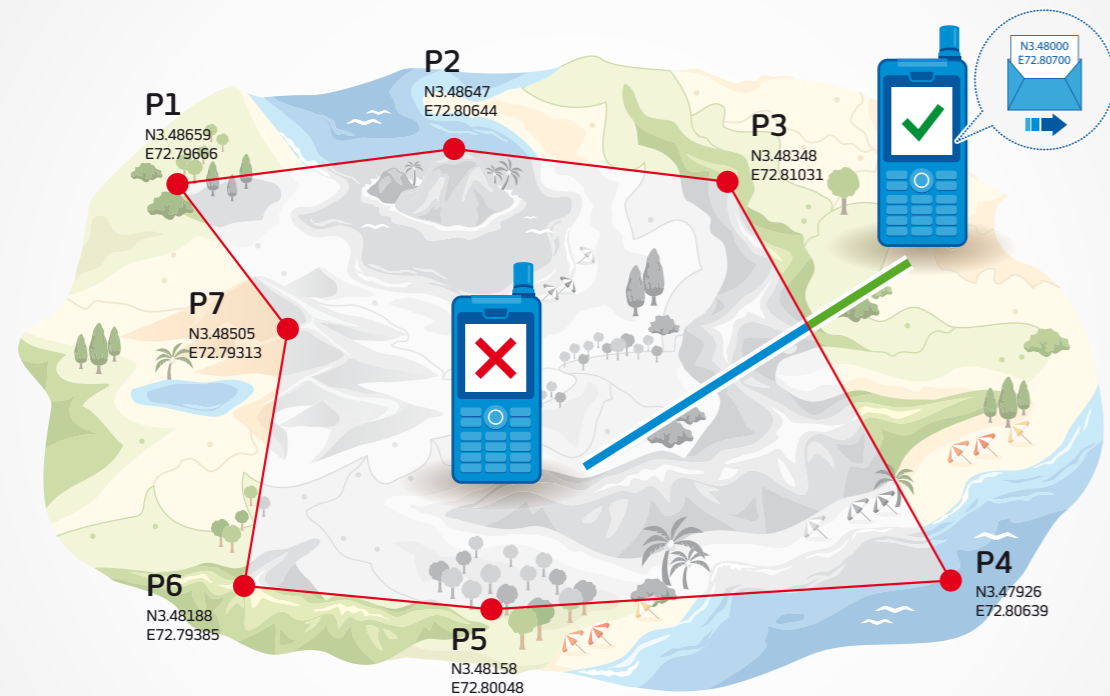

Rugged design

The XT-PRO DUAL is water and dust resistant as well as shockproof to withstand harsh environments.

Supported by the most robust and powerful satellite network

Thuraya's system is renowned for having the most reliable satellite network, and the advanced omni-directional antenna of the XT-PRO DUAL ensures uninterrupted signals when walking or moving, offering full walk-and-talk capability.

Incoming call notifications in satellite mode

The call notification function operates in satellite mode even if your satellite signal is too weak to receive the call itself. This is particularly useful when your phone is in your pocket with the antenna stowed, keeping you connected at all times.

Geofencing on Thuraya XT-PRO DUAL

Moving along the blue line - No Tracking

Moving along the green line - Tracking

Advanced navigation features for your safety

The navigation feature on your XT-PRO DUAL is a powerful and flexible tool that allows you to use location information in various ways. Find your current coordinates and send them to other people, enter waypoints to navigate to a specific position using the electronic compass, or use position logging on the phone.

Geofencing

It is easy to choose the size and location of your geofence. Simply enter between three and seven coordinates, which can be set around any building, city or country – in fact, around any chosen area.