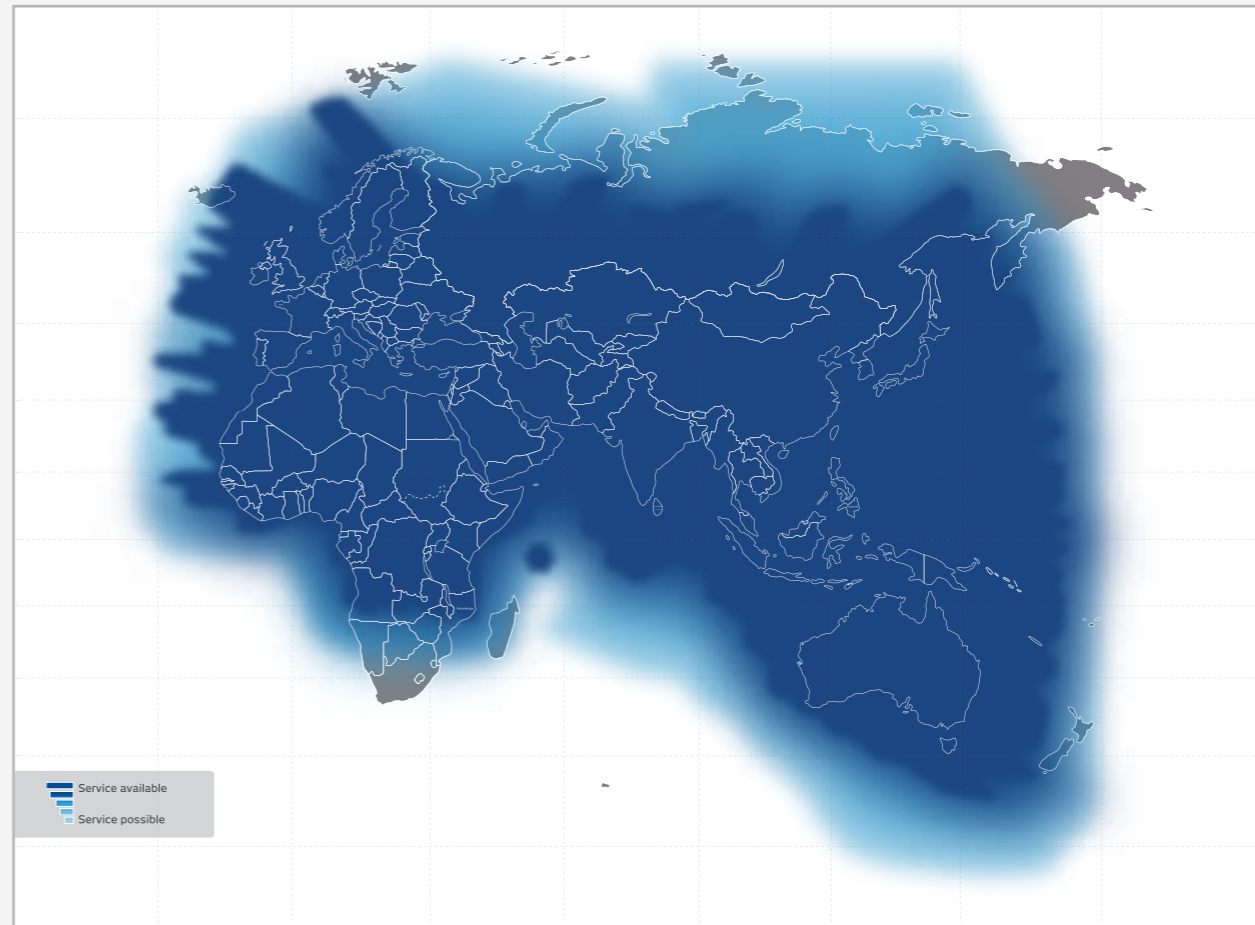

Thuraya's Coverage Area

Thuraya IP Commander enables you to stay connected and communicate via satellite across Thuraya's footprint, which extends across 160 countries in Asia, Australia, Africa, the Middle East and Europe.

Thuraya's network automatically re-allocates network resource to any single spot beam, allowing Thuraya IP Commander users to have uninterrupted connectivity on-the-move beyond the reach of terrestrial communications and cellular networks.

Wherever your mission takes you, Thuraya IP Commander provides the advantage of reliable satellite communications even in the harshest environments and most remote locations.

Thuraya IP Commander provides you with assured communications, no matter where you are.

This map represents Thuraya expectations of coverage. For further information, please contact Thuraya Customer Care at customer.care@thuraya.com or visit www.thuraya.com